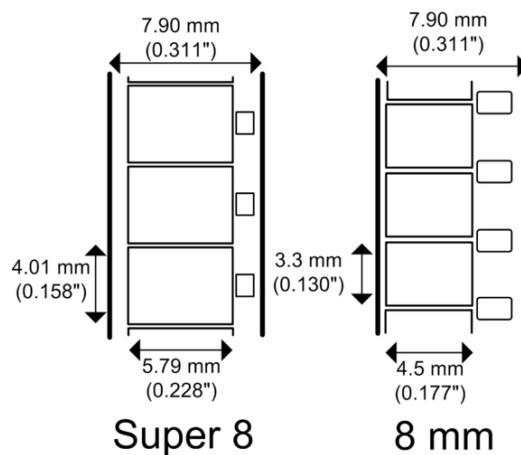

Film types and sizes (length)

8mm film reel sizes by diameter	
Reel Diameter	Film Length
7.5 cm	15 meters
10.5 cm	30 meters
12.5 cm	60 meters
15.5 cm	90 meters
18 cm	120 meters
20.5 cm	180 meters

The **Fuji Single 8** has the same width and sprocket dimensions as Super 8, but is thinner film. Therefore the running times, for the same diameter spools will be longer, as more film will fit into the same space on the reel. Reel which can hold 120 meters of Super 8 will hold 180 meters of Single 8 film.

Fuji Single 8 film reel sizes by diameter	
Reel Diameter	Film Length
10.5 cm	45 meters
12.5 cm	90 meters
15.5 cm	135 meters
18 cm	180 meters

16mm film reel sizes by diameter	
Reel Diameter	Film Length
7.5 cm	15 meters
10.5 cm	30 meters
12.5 cm	60 meters
15.5 cm	90 meters
18 cm	120 meters
20.5 cm	180 meters
25.5 cm	245 meters
31 cm	366 meters
35 cm	480 meters